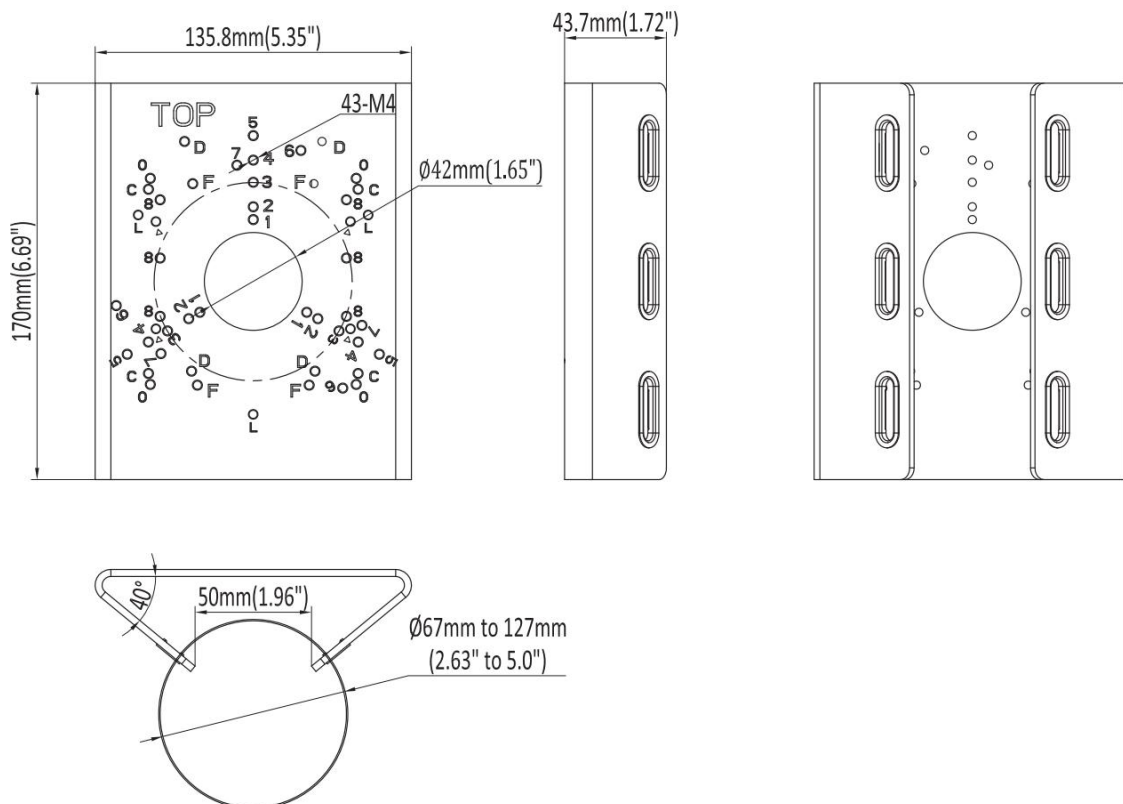

Pole Mount

Characteristics	
Colour	White
Material	Aluminum Alloy & SECC
Dimensions	170 mm × 135.8 mm × 43.7 mm (6.69" × 5.35" × 1.72")
Weight	2.72 lb / 1232g

Dimensions

*Design and specifications are subject to change without notice.