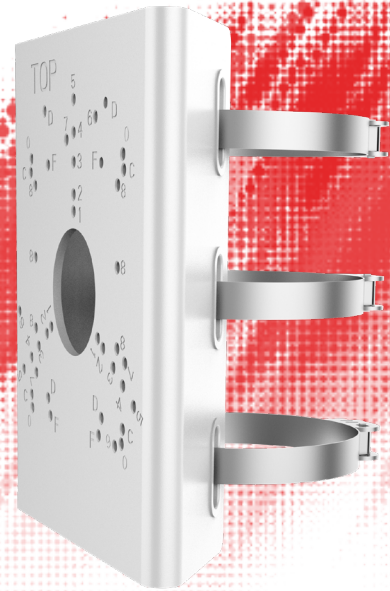

Pole Mount

Characteristics	
Colour	White
Material	Aluminum Alloy & SECC
Dimensions	170 mm × 135.8 mm × 43.7 mm (6.69" × 5.35" × 1.72")
Weight	2.72 lb / 1232g

Dimensions

*Design and specifications are subject to change without notice.